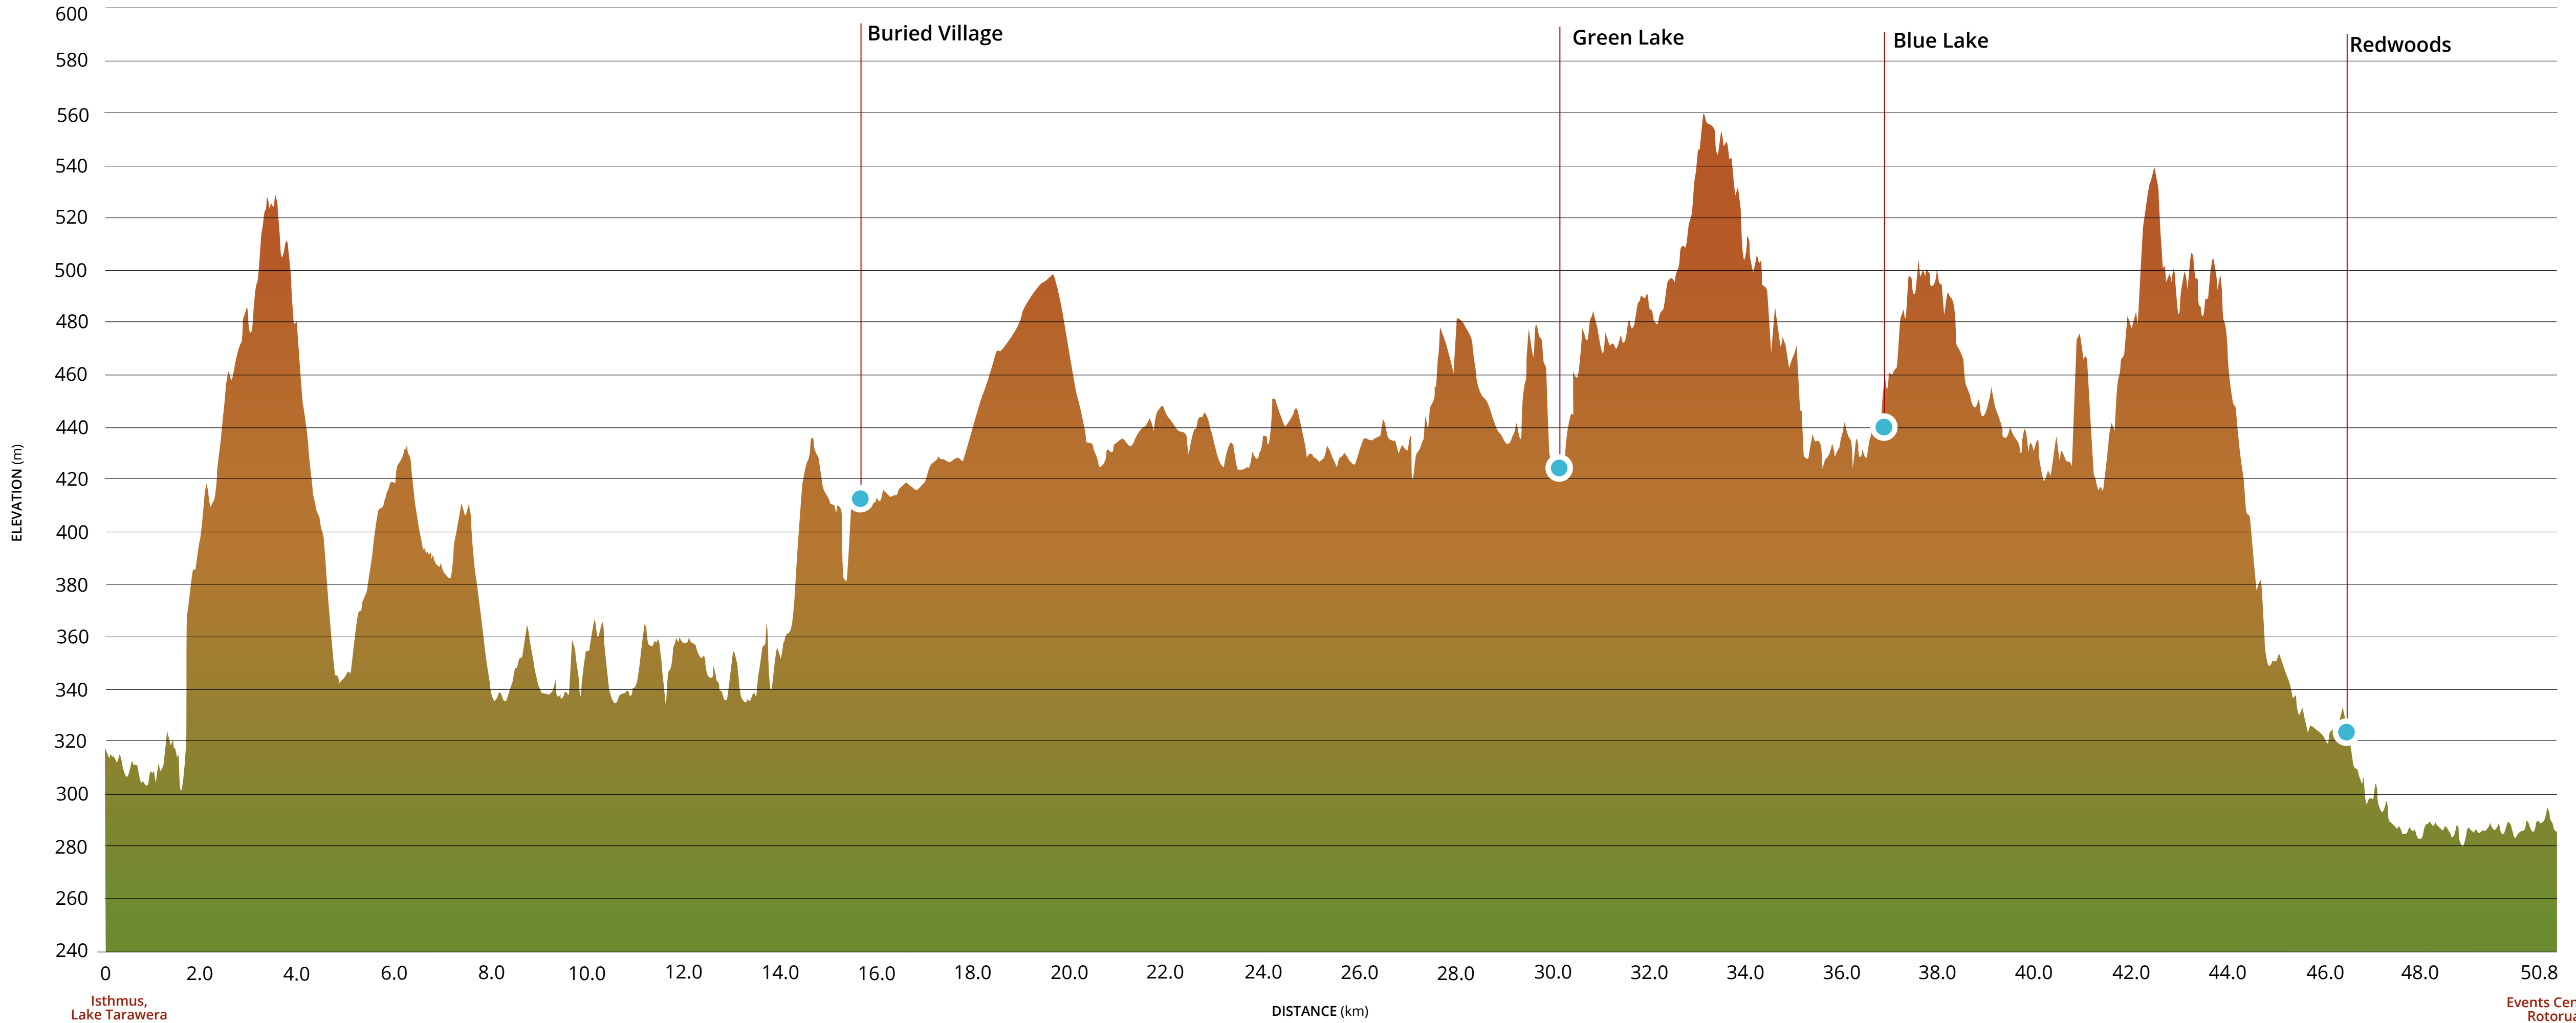

TARAWERA ULTRAMARATHON 50km ELEVATION

Isthmus,
Lake Tarawera

Events Centre,
Rotorua